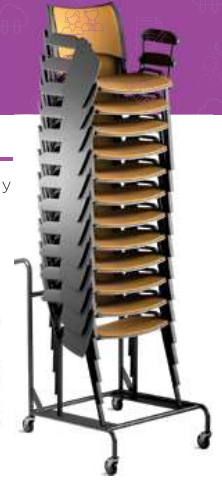

MEETING, VISITORS & TRAINING RANGE

SMART

Stacker 4-Legged

Stacker with Arms

Writing Tablet RHS only